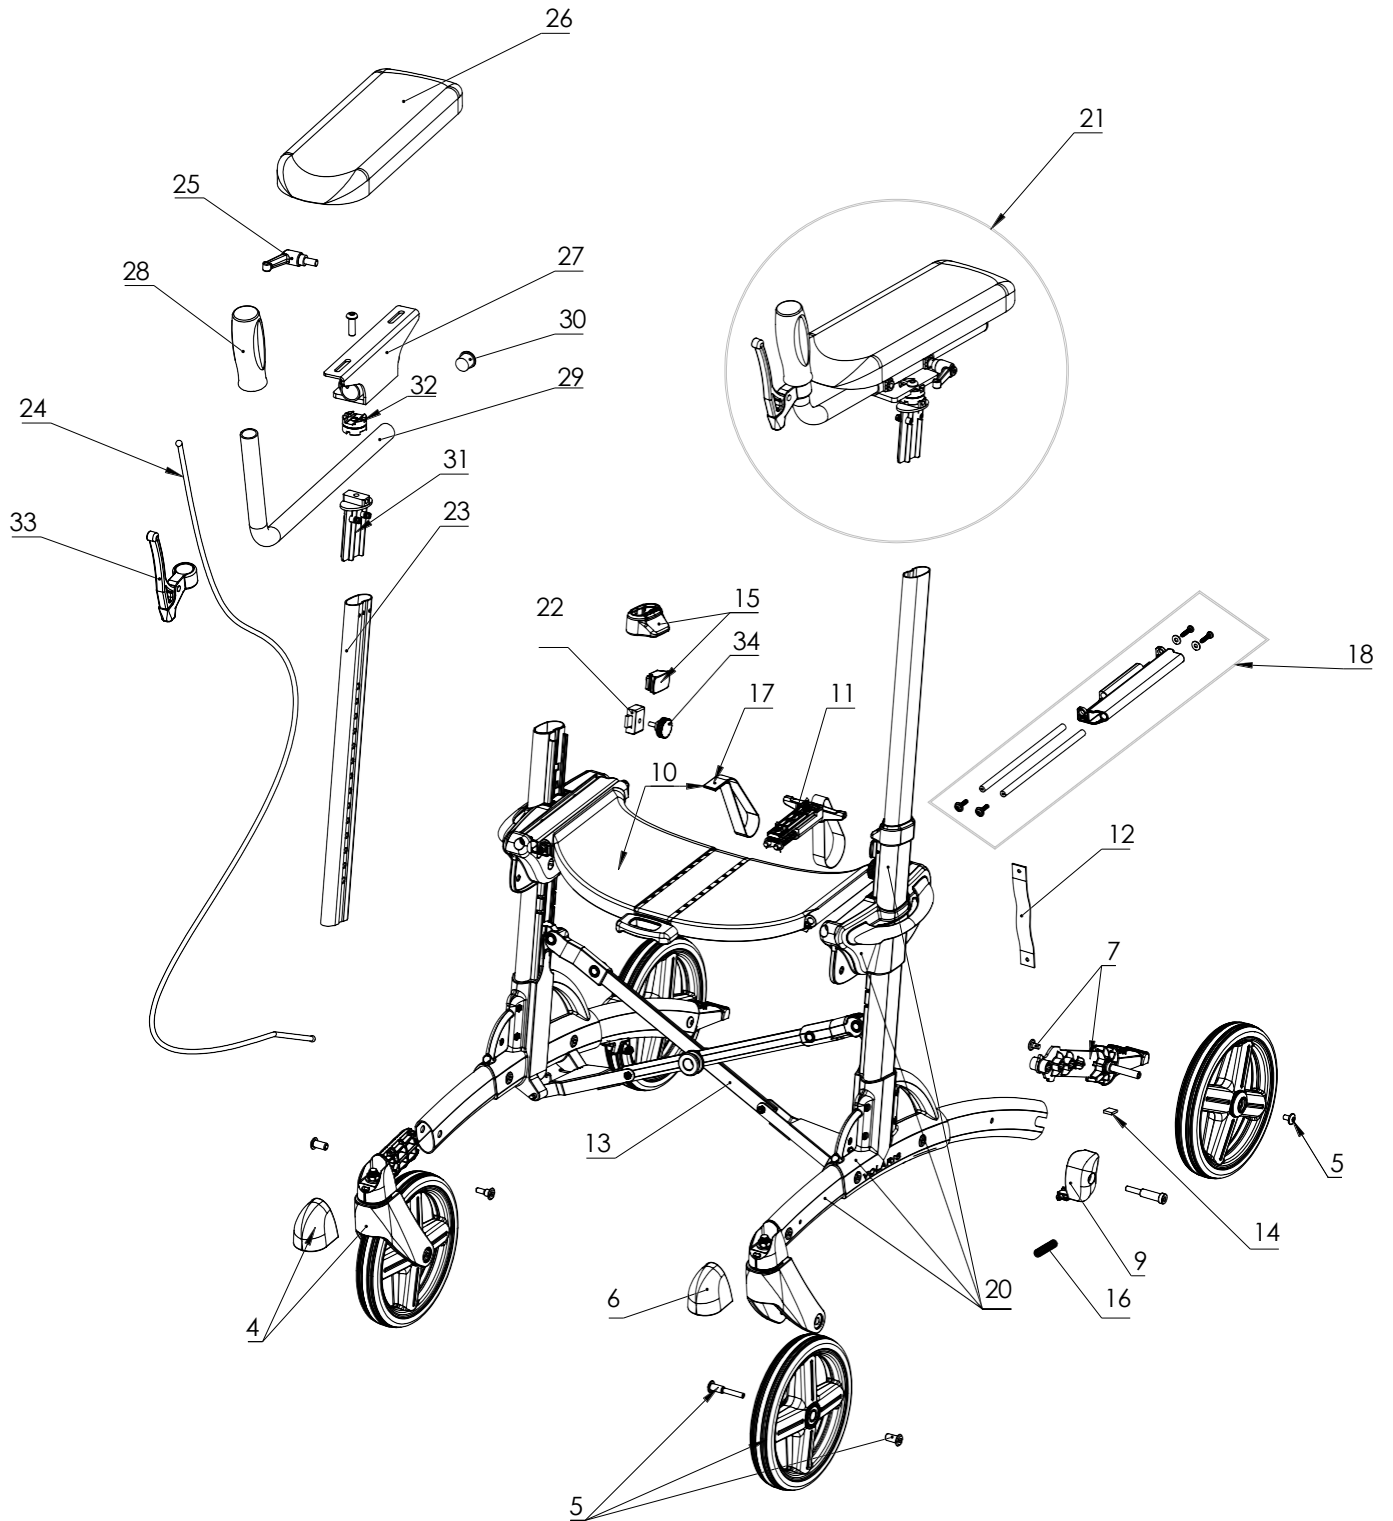

RA/RA låg/low

Exploded views/spare part Compct, Kid, Smart, Discovery, Patrol, Discovery Wide, Patrol Wide, RA incl. low

Article no.	Title:
1	4017942060 Handle orange cpl L
	4017942070 Handle orange cpl R
	4017942062 Handle Low orange cpl L
	4017942072 Handle Low orange cpl R
	4017942061 Handle black cpl L
	4017942071 Handle black cpl R
	4017942063 Handle Low black cpl L
	4017942073 Handle Low black cpl R
	4017942062 Handle Low orange cpl L
	4017942072 Handle Low orange cpl R
	4017942063 Handle Low black cpl L
	4017942073 Handle Low black cpl R
2	4017941950 Parking brake device orange
	4017941951 Parking brake device black
3	4017940225 Handgrip L/R, pair
	4017940226 Handgrip Left
	4017942400 Handle Kid cpl R
	4017942410 Handle Kid cpl R
	4017940225 Handgrip SMART L/R, pair
	4017940226 Handgrip SMART Left
	4017930311 Handgripp Kid green
4	4017941080 Front wheel cpl S7
	4017942180 Front wheel cpl Discovery
	4017941870 Front wheel cpl PATROL
	4017942390 Fork compact/ kid
5	4017941003 Wheel S7 incl screws
	4017942161 Wheel Discovery incl screws
	4017941851 Wheel PATROL incl screws
	4017940304 Rear wheel Compact Kid incl screws
6	4017941050 Cover fork S7 grey
7	4017941020 Rear wheel bracket S7 cpl L
	4017941021 Rear wheel bracket S7 cpl R
	4017941024 Rear wheel bracket Discovery cpl L
	4017941025 Rear wheel bracket Discovery cpl R
	4017941022 Rear wheel bracket PATROL cpl L
	4017941023 Rear wheel bracket PATROL cpl R
	4017941026 Rear wheel bracket Compact Kid L
	4017941027 Rear wheel bracket Compact Kid R
8	4017940210 Wire SMART incl nut
9	4017941570 Brake yoke S7 L
	4017941580 Brake yoke S7 R
	4017941571 Brake yoke Patrol Discovery L
	4017941581 Brake yoke Patrol Discovery R
10	4017941280 Seat cpl orange with strap and pins
	4017941282 Seat cpl black with strap and pins
	4017942280 Seat cpl Compact orange
	4017942281 Seat cpl Compact Kid black
11	4017942550 Folding lock orange
	4017942551 Folding lock black
12	4017940202 Transport strap S7 incl screw
13	4017941390 Spare part Cross frame Shadow line
	4017941391 Spare part Cross frame Shadow line
	4017941393 Spare part Cross frame Wide compl.
	4017941394 Spare part Cross frame Compact cpl.
14	4017940032 Brake metal S7 cpl
15	4017941352 Handle adj.knob S7 orange pair
	4017941353 Handle adj.knob S7 black pair
16	4017930037 Brake spring S2 S3
17	4017940161 Strap S7 orange
	4017940242 Strap S7 black
18	4017940265 Spacer Wide seat
19	4017911780 Slow down brake
20	4017942600 Side SMART L
	4017942610 Side SMART R
	4017942620 Side SMART Low L
	4017942630 Side SMART Low R
	4017942640 Side Patrol L
	4017942650 Side Patrol R
	4017942660 Side Patrol Low L
	4017942670 Side Patrol Low R
	4017942680 Side Compact L
	4017942690 Side Compact R
	4017912600 Chassie RA
21	2400350H Underarm support RA cpl R
21	2400350V Underarm support RA cpl L
22	S7-135 Lock heightadj RA
23	S7-138 Handleprofile RA short
23	S7-139 Handleprofile RA long
24	S7-141 Wire RA
25	7WN500-8*16 One hand lever wn500 65-m8x16
26	400350 Underarm plate RA
27	S7-112 Plate attagement RA
28	400360 Handgrip RA
29	S7-119 Handlepipe RA
30	7IKP-22*19 Plastic plug IKP-2218-20S
31	S7-118 Profile attachment RA
32	2400340 Joint Underarm support RA
33	760001-1200 Brakehandle
34	7RATT-M5*10 RA Knob R3010 M5*10 S