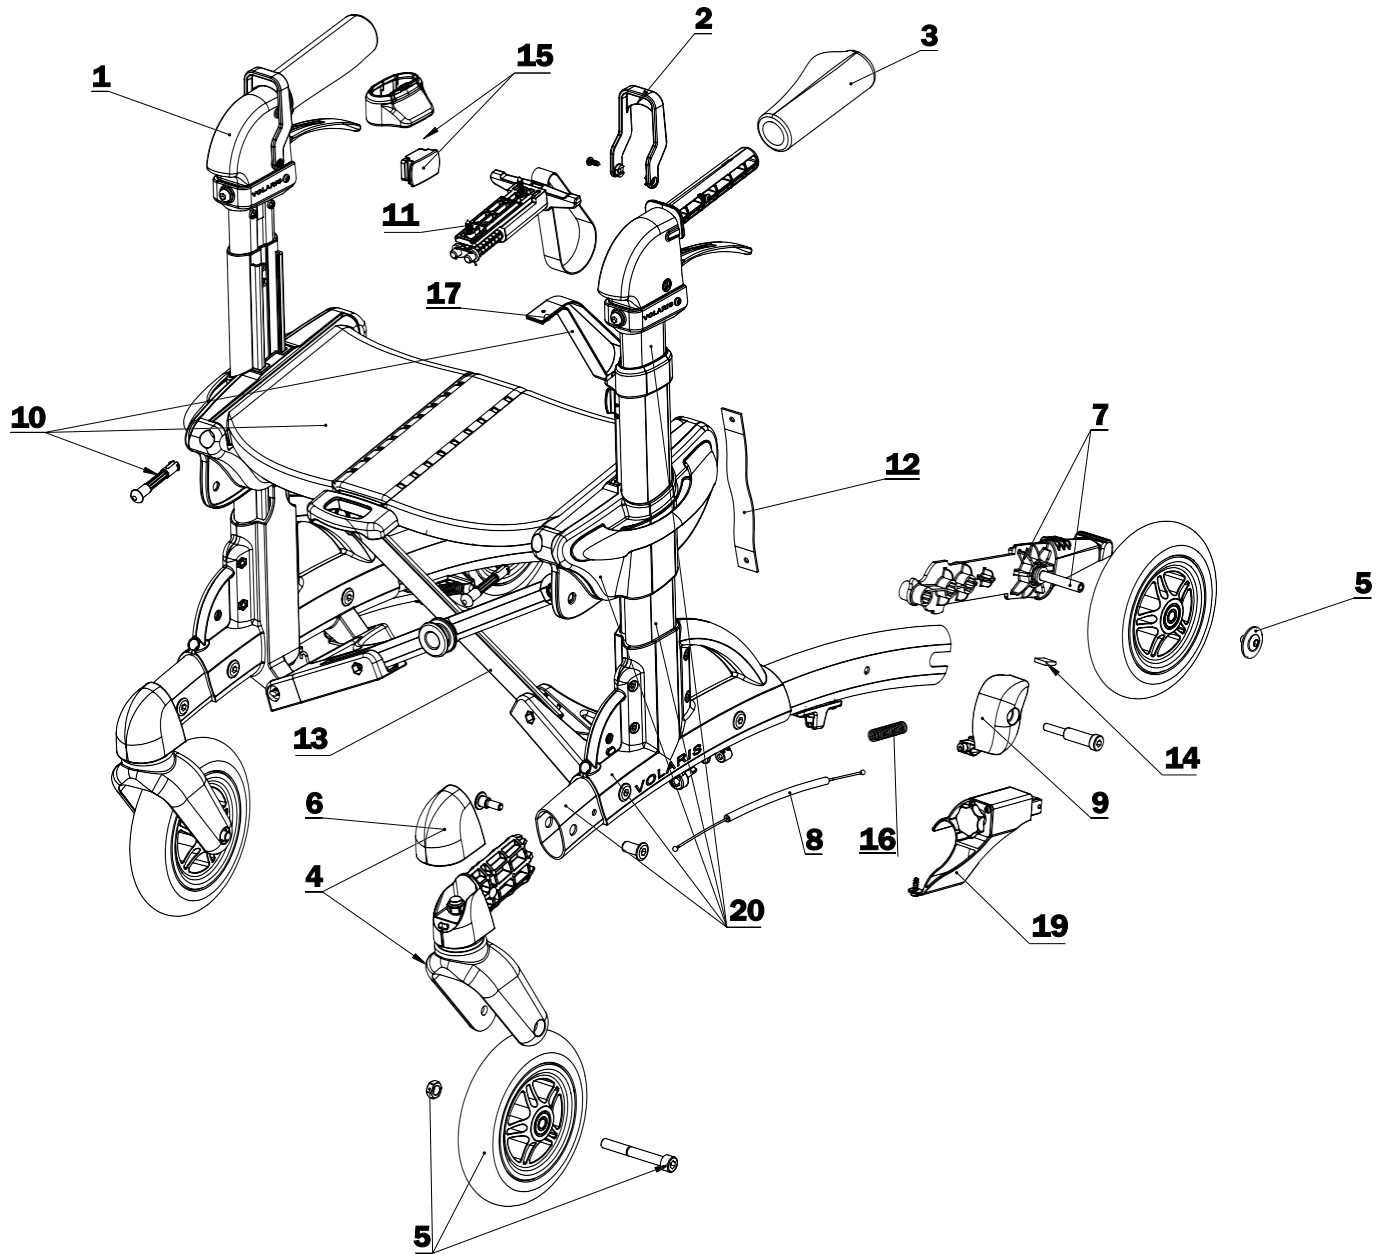

Compct/Kid