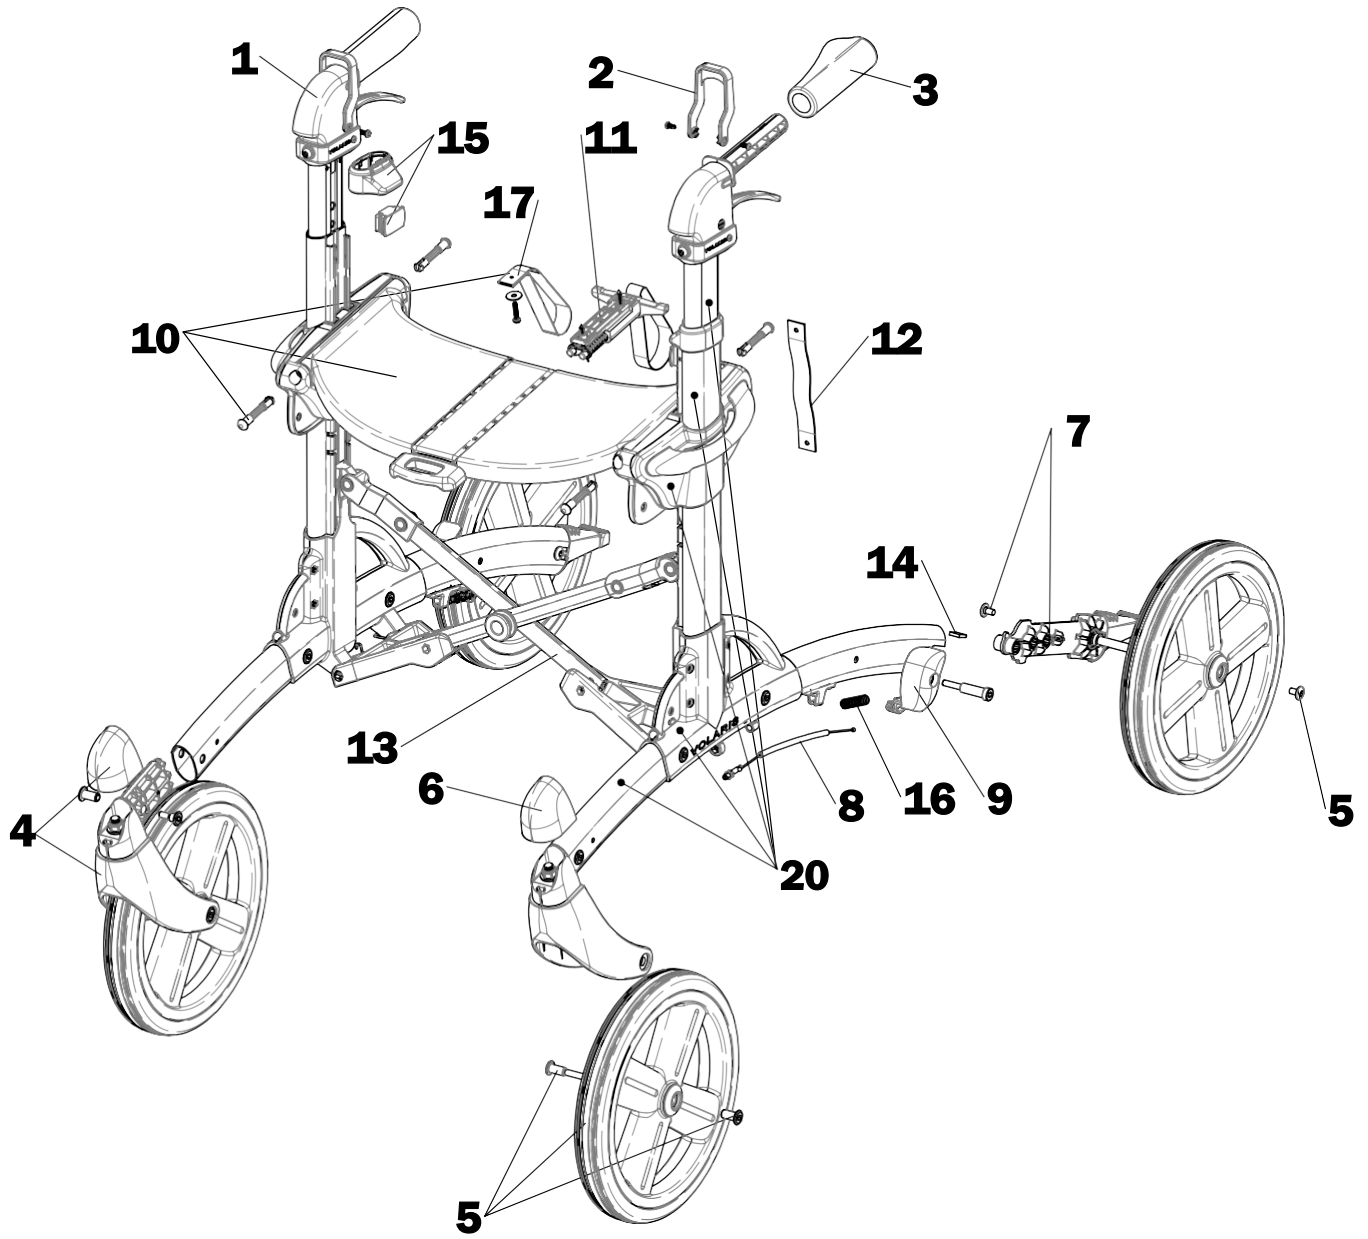

Smart/Discovery/Patrol