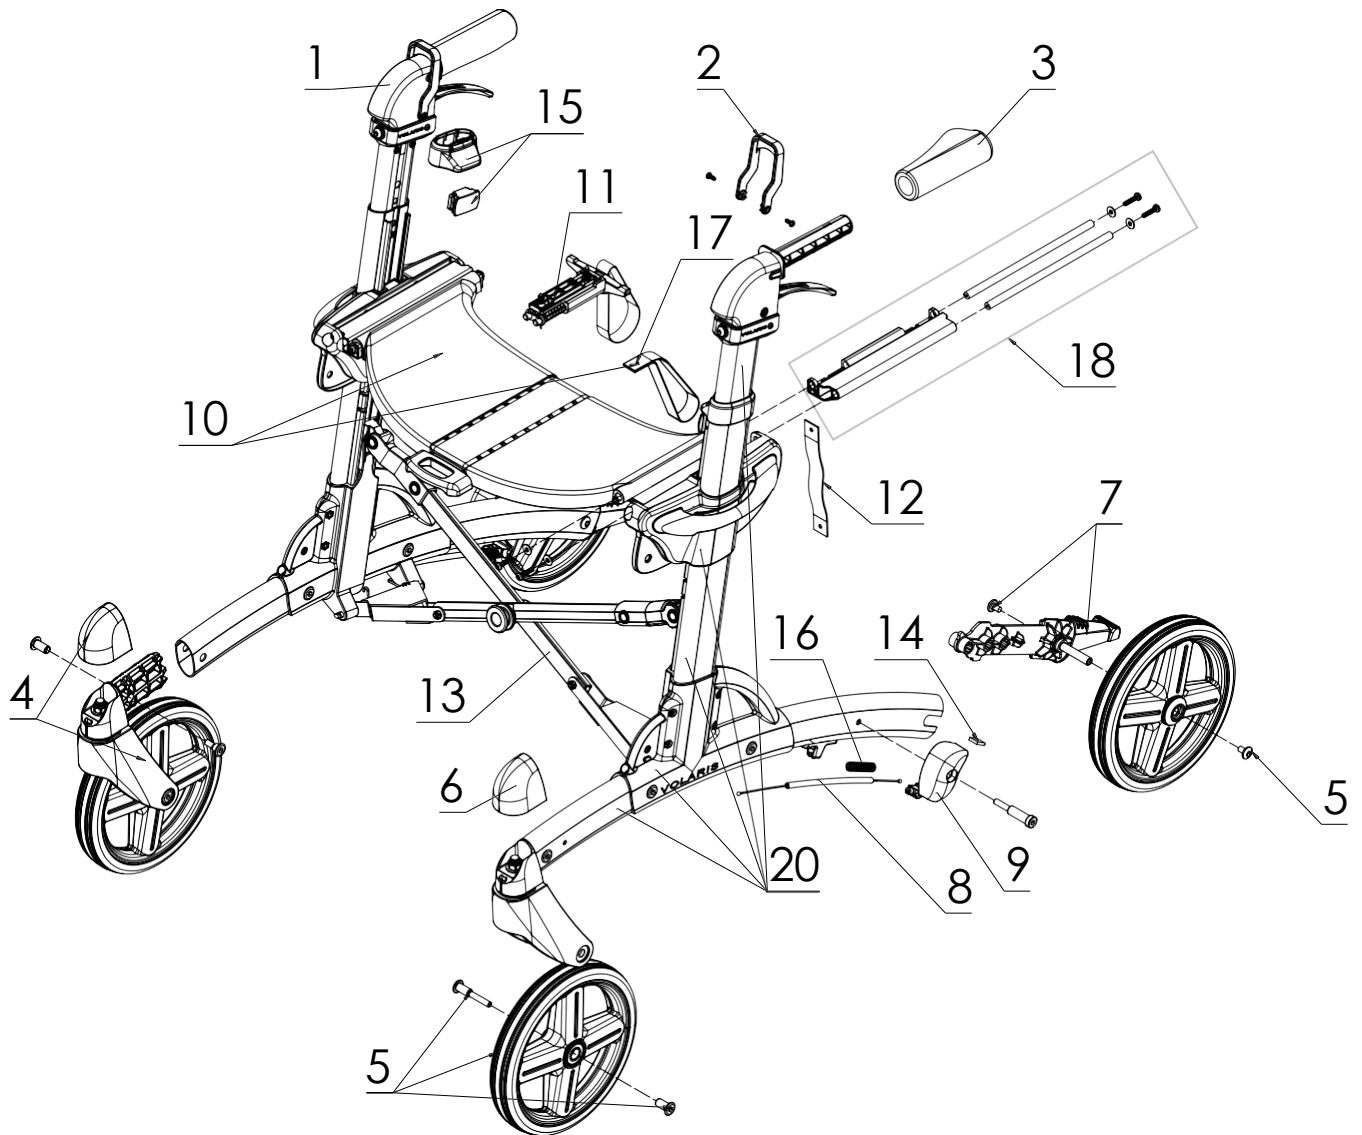

RA/RA låg/low

Exploded views/spare part Compct, Kid, Smart, Discovery, Patrol, Discovery Wide, Patrol Wide, RA incl. low

Article no.	Title:
1	4017942060 Handle orange cpl L
	4017942070 Handle orange cpl R
	4017942062 Handle Low orange cpl L
	4017942072 Handle Low orange cpl R
	4017942061 Handle black cpl L
	4017942071 Handle black cpl R
	4017942063 Handle Low black cpl L
	4017942073 Handle Low black cpl R
	4017942062 Handle Low orange cpl L
	4017942072 Handle Low orange cpl R
	4017942063 Handle Low black cpl L
	4017942073 Handle Low black cpl R
2	4017941950 Parking brake device orange
	4017941951 Parking brake device black
3	4017940225 Handgrip L/R, pair
	4017940226 Handgrip Left
	4017942400 Handle Kid cpl R
	4017942410 Handle Kid cpl R
	4017940225 Handgrip SMART L/R, pair
	4017940226 Handgrip SMART Left
	4017930311 Handgripp Kid green
4	4017941080 Front wheel cpl S7
	4017942180 Front wheel cpl Discovery
	4017941870 Front wheel cpl PATROL
	4017942390 Fork compact/ kid
5	4017941003 Wheel S7 incl screws
	4017942161 Wheel Discovery incl screws
	4017941851 Wheel PATROL incl screws
	4017940304 Rear wheel Compact Kid incl screws
6	4017941050 Cover fork S7 grey
7	4017941020 Rear wheel bracket S7 cpl L
	4017941021 Rear wheel bracket S7 cpl R
	4017941024 Rear wheel bracket Discovery cpl L
	4017941025 Rear wheel bracket Discovery cpl R
	4017941022 Rear wheel bracket PATROL cpl L
	4017941023 Rear wheel bracket PATROL cpl R
	4017941026 Rear wheel bracket Compact Kid L
	4017941027 Rear wheel bracket Compact Kid R
8	4017940210 Wire SMART incl nut
9	4017941570 Brake yoke S7 L
	4017941580 Brake yoke S7 R
	4017941571 Brake yoke Patrol Discovery L
	4017941581 Brake yoke Patrol Discovery R
10	4017941280 Seat cpl orange with strap and pins
	4017941282 Seat cpl black with strap and pins
	4017942280 Seat cpl Compact orange
	4017942281 Seat cpl Compact Kid black
11	4017942550 Folding lock orange
	4017942551 Folding lock black
12	4017940202 Transport strap S7 incl screw
13	4017941390 Spare part Cross frame Shadow line
	4017941391 Spare part Cross frame Shadow line
	4017941393 Spare part Cross frame Wide compl.
	4017941394 Spare part Cross frame Compact cpl.
14	4017940032 Brake metal S7 cpl
15	4017941352 Handle adj.knob S7 orange pair
	4017941353 Handle adj.knob S7 black pair
16	4017930037 Brake spring S2 S3
17	4017940161 Strap S7 orange
	4017940242 Strap S7 black
18	4017940265 Spacer Wide seat
19	4017911780 Slow down brake
20	4017942600 Side SMART L
	4017942610 Side SMART R
	4017942620 Side SMART Low L
	4017942630 Side SMART Low R
	4017942640 Side Patrol L
	4017942650 Side Patrol R
	4017942660 Side Patrol Low L
	4017942670 Side Patrol Low R
	4017942680 Side Compact L
	4017942690 Side Compact R
	4017912600 Chassie RA
21	2400350H Underarm support RA cpl R
21	2400350V Underarm support RA cpl L
22	S7-135 Lock heightadj RA
23	S7-138 Handleprofile RA short
23	S7-139 Handleprofile RA long
24	S7-141 Wire RA
25	7WN500-8*16 One hand lever wn500 65-m8x16
26	400350 Underarm plate RA
27	S7-112 Plate attagement RA
28	400360 Handgrip RA
29	S7-119 Handlepipe RA
30	7IKP-22*19 Plastic plug IKP-2218-20S
31	S7-118 Profile attachment RA
32	2400340 Joint Underarm support RA
33	760001-1200 Brakehandle
34	7RATT-M5*10 RA Knob R3010 M5*10 S